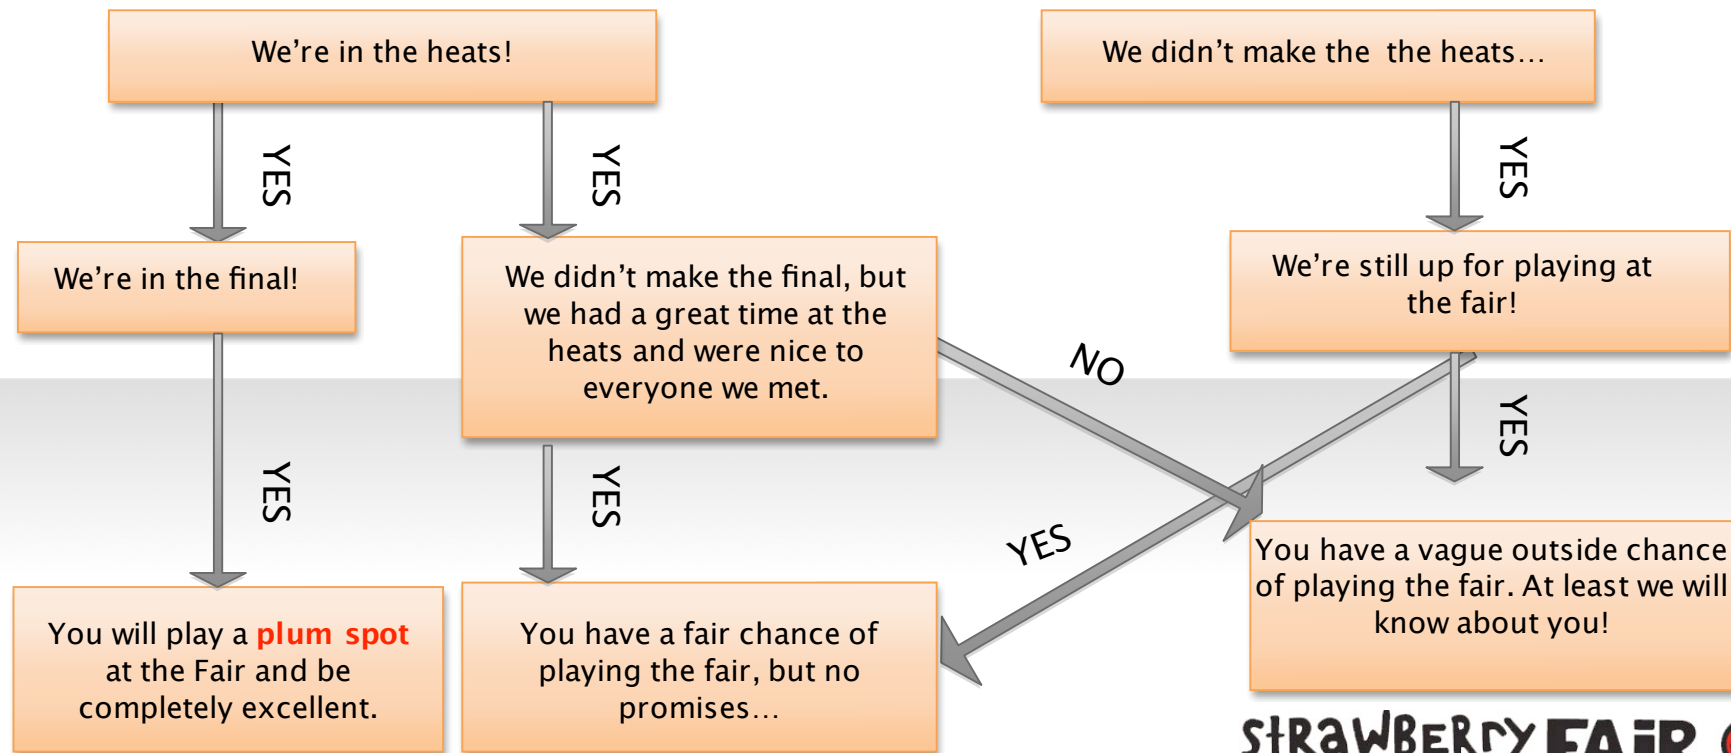

SO YOU WANT TO PLAY AT STRAWBERRY FAIR?

The *best* route for playing at the Fair is by entering the band competition.

Fill out the form and send in your music by email - bandcomp@strawberry-fair.org.uk

The listening panel decides who gets to play in the heats. Out of 80-100 entries each year, 16 are selected, plus four bands in the under eighteens category.